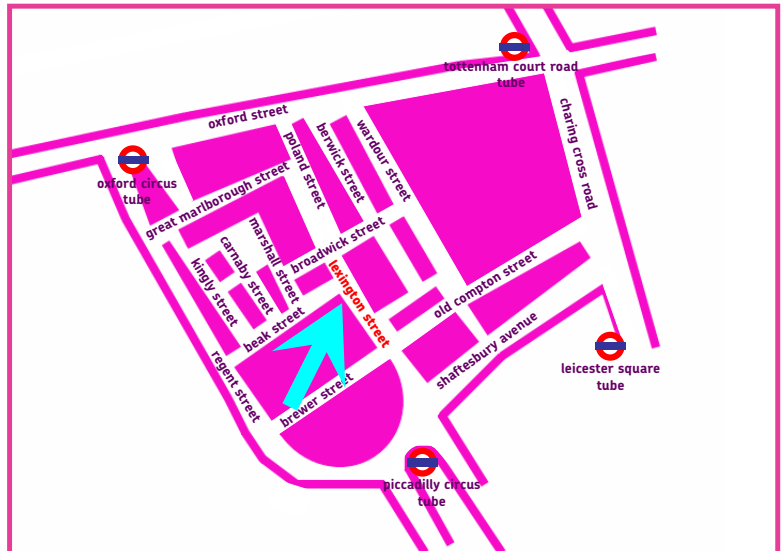

# where we are...

27 lexington street  
london  
w1f 9aq

directions...

from...oxford street tube station

walk down regent street towards piccadilly circus

turn left into beak street and walk to the end

turn right into lexington street

we are on the right

from...piccadilly circus tube station

walk up regent street towards oxford circus

turn right at the traffic lights into brewer street

turn left into lexington street

we are on the left opposite wagamama